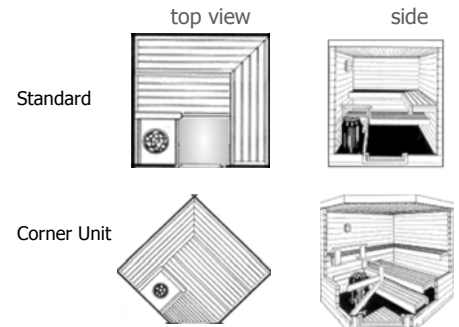

* Dealer destination charges may apply
* Standard door features 12 x 12 window