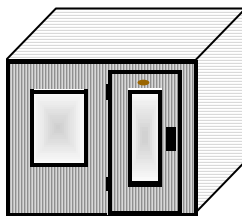

Custom-cut saunas can be built in any possible configuration, while following basic design principles (consult Scandia's installation instructions booklet). Sizes start at 4"x3" and go up to 15" x 15". Scandia also offers a broad range of options that include glass doors, windows, floor options and bench extensions. Scandia supplies you with the best T&G available in the market today. Scandia's T&G is made of 1x4 or 1/2 x 4 inch, kiln-dried clear western cedar - specially prepared for sauna use. Cedar is the optimal wood for sauna construction providing a superior atmosphere for sauna bathers. Scandia sauna kits include full length (7 foot) cedar boards for vertical application. Many suppliers only offer random length cedar which is both difficult to apply and aesthetically unappealing. Scandia kits can be prepared specifically for horizontal applications upon request. Scandia sauna kits offer a practical design used in most commercial sauna installations, the kit provides everything needed to finish a pre-framed and insulated room.

Door Options

Full Glass Border Full Glass 12 x 12 Window 18 x 64 Clear Glass

Window Options

Windows are an important part of the sauna. Depending on the location, such as an outdoor sauna, bedroom sauna or home gym sauna, windows can make your sauna more enjoyable and aesthetically pleasing.