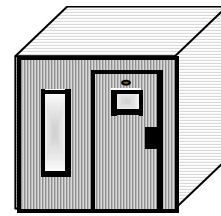

12x44 Window