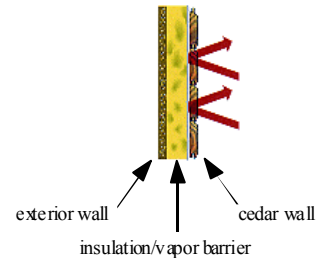

Custom-cut saunas can be built in any possible configuration, while following basic design principles (consult Scandia's installation instructions booklet). Sizes start at 4"x3" and go up to 15" x 15". Scandia also offers a broad range of options that include glass doors, windows, floor options and bench extensions. Scandia supplies you with the best T&G available in the market today. Scandia's T&G is made of 1x4 or 1/2 x 4 inch, kiln-dried clear western cedar - specially prepared for sauna use. Cedar is the optimal wood for sauna construction providing a superior atmosphere for sauna bathers. Scandia sauna kits include full length (7 foot) cedar boards for vertical application. Many suppliers only offer random length cedar which is both difficult to apply and aesthetically unappealing. Scandia kits can be prepared specifically for horizontal applications upon request. Scandia sauna kits offer a practical design used in most commercial sauna installations, the kit provides everything needed to finish a pre-framed and insulated room.

Wood options:

TK Spruce, TK Cedar, Clear Spruce, Clear Cedar.