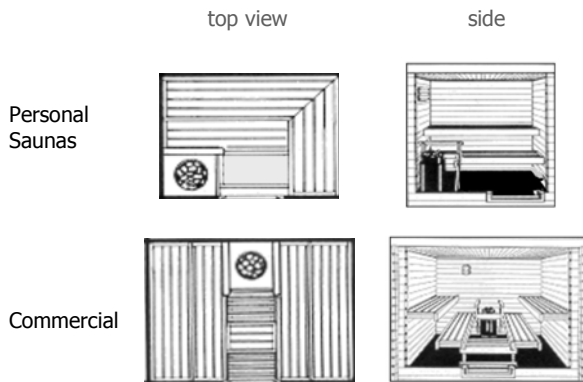

Rectangular Model Specs and Pricing

	Dimensions		Heater	Price
	Imperial	Metric	KW / Volts	US$
3 person	5 x 4	1.2m x 1.5m	4KW/ 240V	$ 2,703
4 person	6 x 4	1.2m x 1.83m	5KW/ 240V	$ 2,853
5 person	7 x 4	1.2m x 2.13m	5KW/ 240V	$ 3,004
6 person	6 x 5	1.5m x 1.83m	5KW/ 240V	$ 2,919
6 person	7 x 6	1.83m x 2.13m	6KW/ 240V	$ 3,735
8 person	8 x 5	1.5m x 2.44m	6KW/ 240V	$ 3,528
8 person	8 x 6	1.83m x 2.44m	7.5KW/ 240V	$ 3,902
8 person	8 x 7	2.13m x 2.44m	9KW/ 240V	$ 4,086
10 person	9 x 7	1.83 x 2.74m	9KW/ 240V	$ 4,451
10 person	9 x 8	2.44m x 2.74m	12KW/ 208V	$ 4,644
10 person	10 x 9	3.05m x 2.74m	15KW/ 208V	$ 5,229

* Dealer destination charges may apply
* Standard door features 12 x 12 window

Upgrades Pricing

Windows	US$
12 x 12	$ 108
12 x 24	$ 135
12 x 44	$ 175
24 x 36	$ 195

Door Options	US$
12 x 44	$ 175
Full Border	$ 265
Full Glass	$ 500

Bench Options	US$
L bench ext	$40 / ft
Additional Bench	$40 / ft